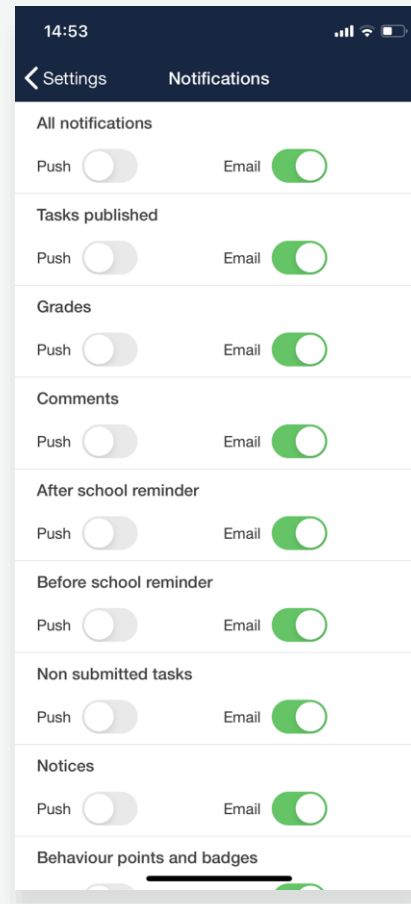

A Parent's Guide to the **Satchel One** App

satchel:one can...

- Give total visibility of homework!
- Send you reminders about upcoming deadlines
- Keep you up to date with To-do Lists, comments and grades
- Give you all the detail you need to support your child's home learning
- Remove the confusion - see what they need to do and when they need to do it!

Download our **FREE** app!

- More than one child? No problem!
- See all of their information in one place
- Keep an eye on their personal To-do Lists
- Auto-alerts when homework is given and due

Homework

- Click on a task for more details
- All the info you need from teachers
- Relevant links and resources attached
- Support your child's learning with confidence!

- Keep track of recent 'Updates'
- Purchase content in our 'Book Store'
- See offers from education leaders in 'Market'
- Stay notified of events and announcements via 'Noticeboard'

Timetables

- Help your child prepare for the day and week ahead
- View live lesson links for remote learning sessions
- See past, present and future classes

Settings

Settings

Add another student

Settings

Sync with personal calendar