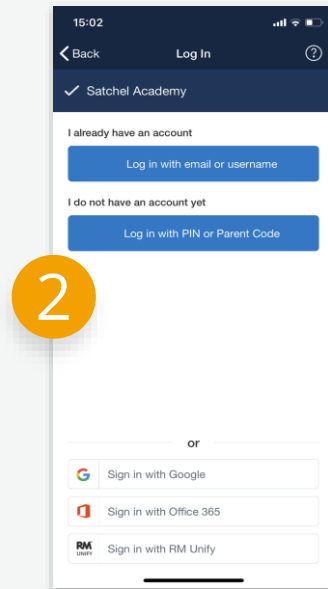

Timetables

- Help your child prepare for the day and week ahead
- View live lesson links for remote learning sessions
- See past, present and future classes

Settings

Settings

Add another student

Settings

Sync with personal calendar

Downloading the app

Please download the **Satchel One** app to receive push notifications and manage homework on the go!

Getting started with your parent code

1
Open the app and search for your school.

2
Choose 'I **do not** have an account yet / Log in with PIN or Parent Code'.

3
Type in the Parent Code that you received from school.

4
Press the toggle to confirm that you are the parent / guardian of this child. Choose 'Confirm and continue'.

5
Fill out your personal details and choose a password. Choose 'Create account and log in'. Use your email address and new password for future logins!