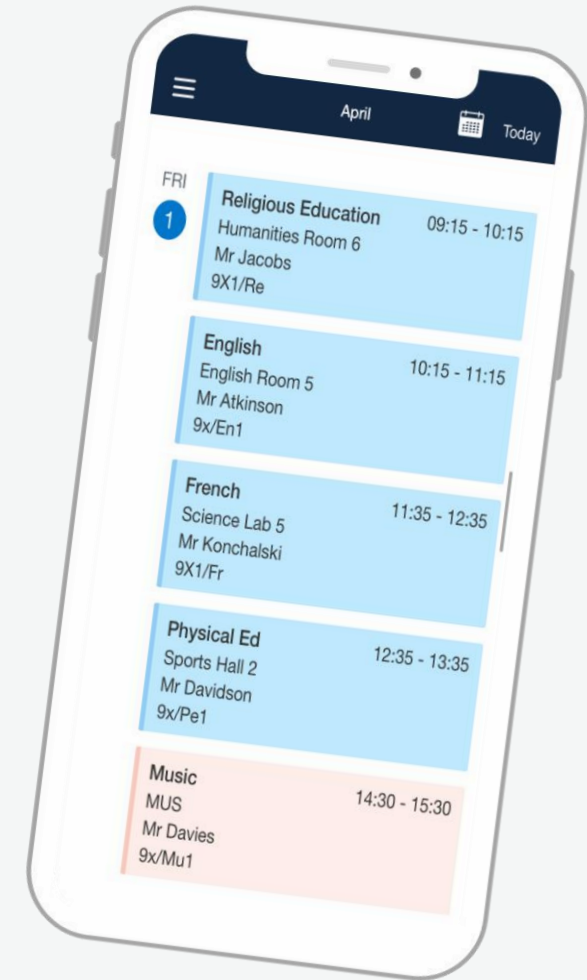

A Parent's Guide to the **Satchel One** App

satchel:one can...

- Give total visibility of homework!
- Send you reminders about upcoming deadlines
- Keep you up to date with To-do Lists, comments and grades
- Give you all the detail you need to support your child's home learning
- Remove the confusion - see what they need to do and when they need to do it!

- Click on a task for more details
- All the info you need from teachers
- Relevant links and resources attached
- Support your child's learning with confidence!

- Keep track of recent 'Updates'
- Purchase content in our 'Book Store'
- See offers from education leaders in 'Market'
- Stay notified of events and announcements via 'Noticeboard'

Timetables

- Help your child prepare for the day and week ahead
- View live lesson links for remote learning sessions
- See past, present and future classes

Settings

Settings

Add another student

Settings

Sync with personal calendar