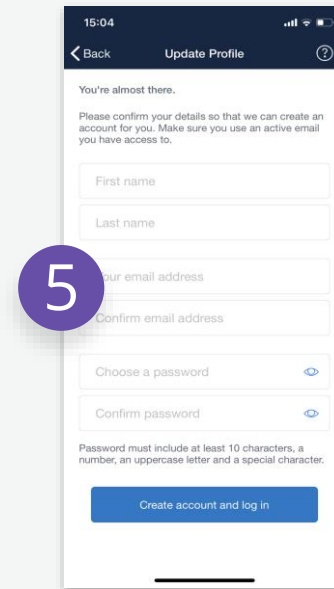

Downloading the app

Please download the **Satchel One** app to receive push notifications and manage homework on the go!

Getting started with your parent code

1
Open the app and search for your school.

2
Choose 'I **do not** have an account yet / Log in with PIN or Parent Code'.

3
Type in the Parent Code that you received from school.

4
Press the toggle to confirm that you are the parent / guardian of this child. Choose 'Confirm and continue'.

5
Fill out your personal details and choose a password. Choose 'Create account and log in'. Use your email address and new password for future logins!