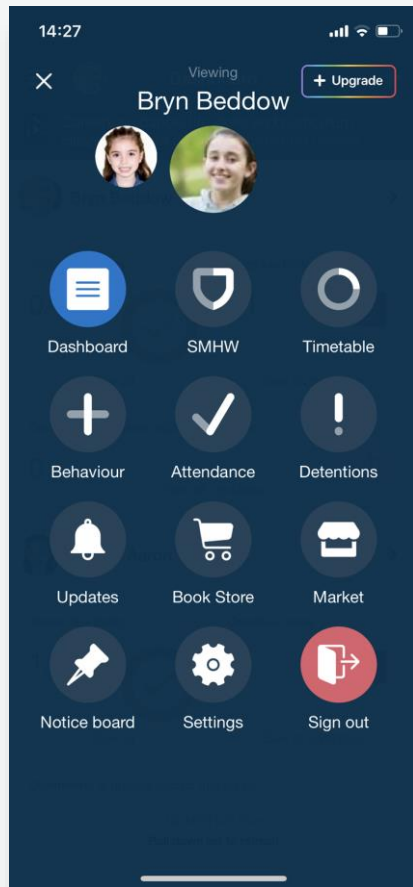

A Parent's Guide to the **Satchel One** App

satchel:one can...

- Give total visibility of homework!
- Send you reminders about upcoming deadlines
- Keep you up to date with To-do Lists, comments and grades
- Give you all the detail you need to support your child's home learning
- Remove the confusion - see what they need to do and when they need to do it!

Download our **FREE** app!

- More than one child? No problem!
- See all of their information in one place
- Keep an eye on their personal To-do Lists
- Auto-alerts when homework is given and due

Homework

- Click on a task for more details
- All the info you need from teachers
- Relevant links and resources attached
- Support your child's learning with confidence!

- Keep track of recent 'Updates'
- Purchase content in our 'Book Store'
- See offers from education leaders in 'Market'
- Stay notified of events and announcements via 'Noticeboard'

Timetables

- Help your child prepare for the day and week ahead
- View live lesson links for remote learning sessions
- See past, present and future classes

Settings

Settings

Add another student

Settings

Sync with personal calendar