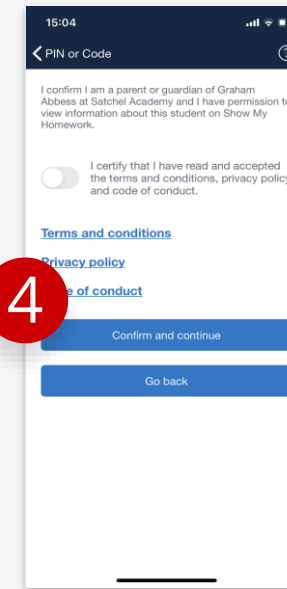

4
Press the toggle to confirm that you are the parent / guardian of this child. Choose 'Confirm and continue'.