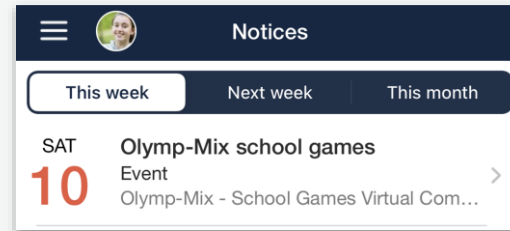

- Keep track of recent 'Updates'
- Purchase content in our 'Book Store'
- See offers from education leaders in 'Market'
- Stay notified of events and announcements via 'Noticeboard'