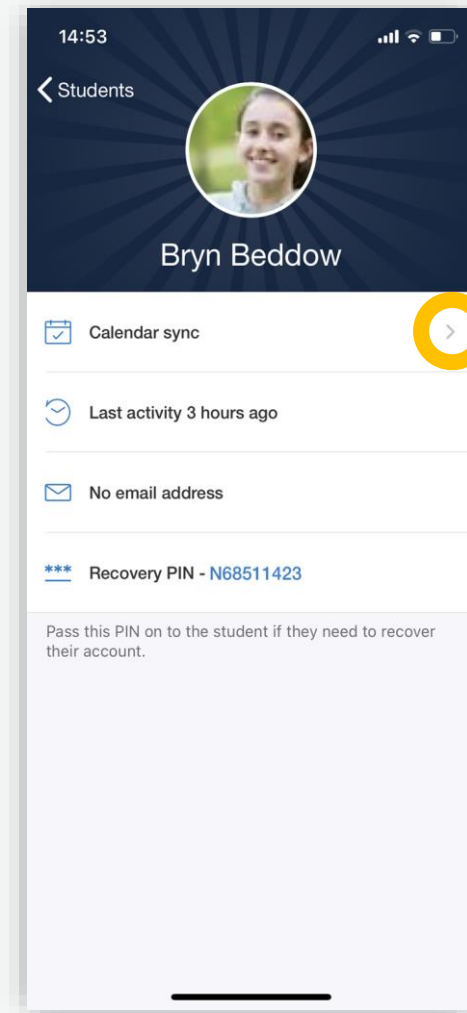

Timetables

- Help your child prepare for the day and week ahead
- View live lesson links for remote learning sessions
- See past, present and future classes

Settings

Settings

Add another student

Settings

Sync with personal calendar

Downloading the app

Please download the **Satchel One** app to receive push notifications and manage homework on the go!

Getting started with your parent code

1
Open the app and search for your school.

2
Choose 'I **do not** have an account yet / Log in with PIN or Parent Code'.