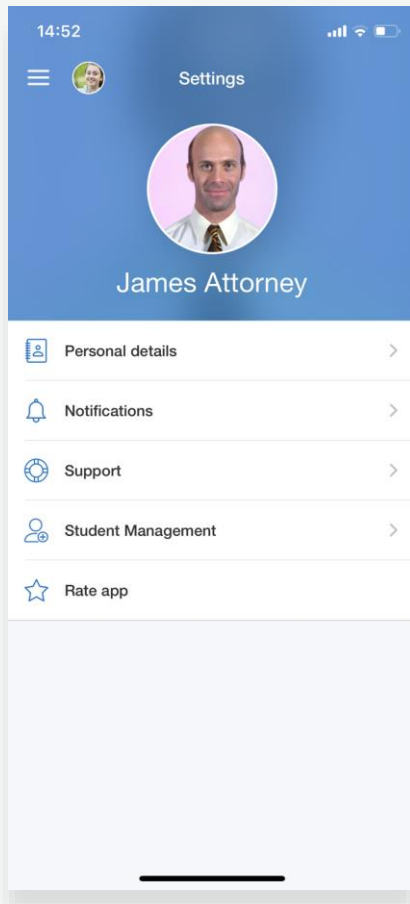

A Parent's Guide to the **Satchel One** App

satchel:one can...

- Give total visibility of homework!
- Send you reminders about upcoming deadlines
- Keep you up to date with To-do Lists, comments and grades
- Give you all the detail you need to support your child's home learning
- Remove the confusion - see what they need to do and when they need to do it!

Download our **FREE** app!

- More than one child? No problem!
- See all of their information in one place
- Keep an eye on their personal To-do Lists
- Auto-alerts when homework is given and due

Homework

- Click on a task for more details
- All the info you need from teachers
- Relevant links and resources attached
- Support your child's learning with confidence!

- Keep track of recent 'Updates'
- Purchase content in our 'Book Store'
- See offers from education leaders in 'Market'
- Stay notified of events and announcements via 'Noticeboard'

Timetables

- Help your child prepare for the day and week ahead
- View live lesson links for remote learning sessions
- See past, present and future classes

Settings

Settings

Add another student

Settings

Sync with personal calendar