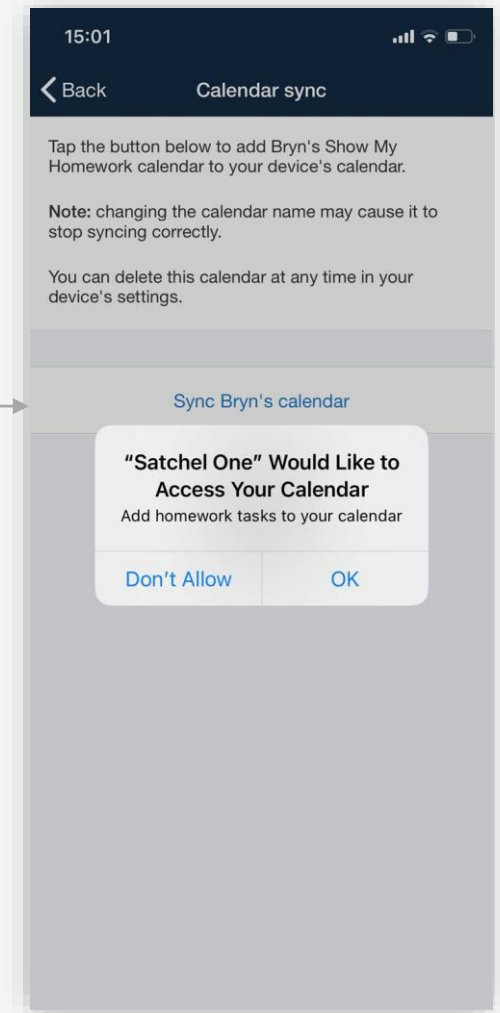

Timetables

- Help your child prepare for the day and week ahead
- View live lesson links for remote learning sessions
- See past, present and future classes

Settings

Settings

Add another student

Settings

Sync with personal calendar

Downloading the app

Please download the **Satchel One** app to receive push notifications and manage homework on the go!

Getting started with your parent code

1
Open the app and search for your school.

2
Choose 'I **do not** have an account yet / Log in with PIN or Parent Code'.