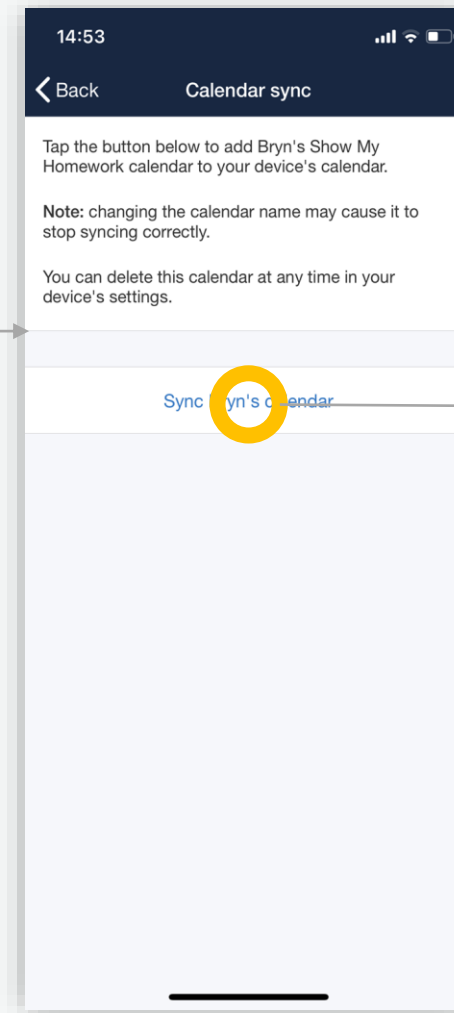

Timetables

- Help your child prepare for the day and week ahead
- View live lesson links for remote learning sessions
- See past, present and future classes

Settings

Settings

Add another student

Settings

Sync with personal calendar

Downloading the app

Please download the **Satchel One** app to receive push notifications and manage homework on the go!

Getting started with your parent code

1
Open the app and search for your school.

2
Choose 'I **do not** have an account yet / Log in with PIN or Parent Code'.