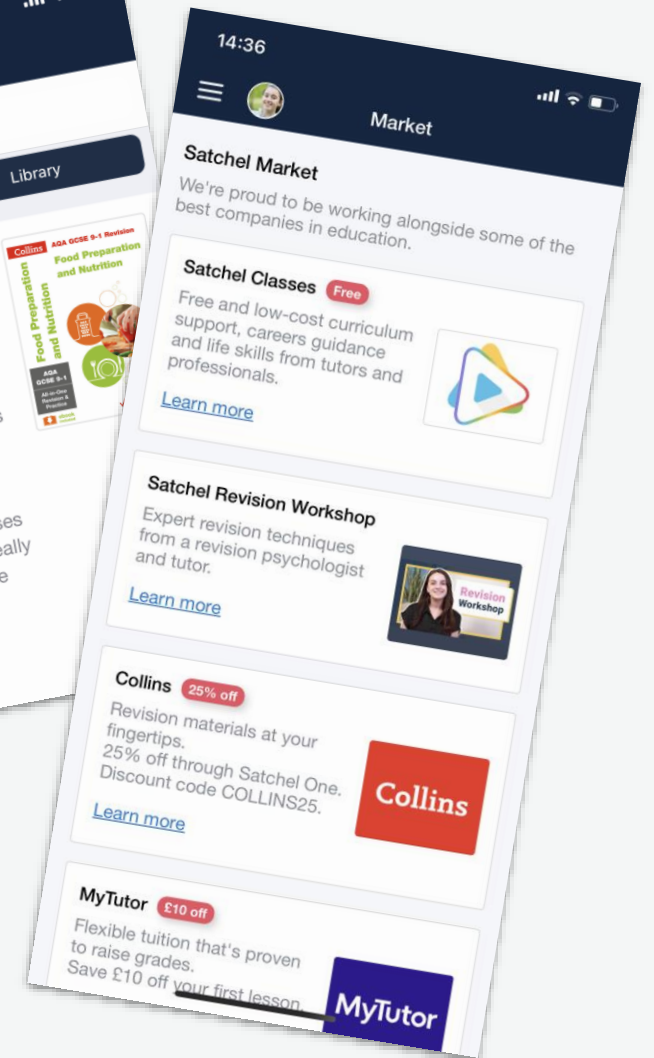

A Parent's Guide to the **Satchel One** App

satchel:one can...

- Give total visibility of homework!
- Send you reminders about upcoming deadlines
- Keep you up to date with To-do Lists, comments and grades
- Give you all the detail you need to support your child's home learning
- Remove the confusion - see what they need to do and when they need to do it!

Download our **FREE** app!

- More than one child? No problem!
- See all of their information in one place
- Keep an eye on their personal To-do Lists
- Auto-alerts when homework is given and due

Homework

- Click on a task for more details
- All the info you need from teachers
- Relevant links and resources attached
- Support your child's learning with confidence!

- Keep track of recent 'Updates'
- Purchase content in our 'Book Store'
- See offers from education leaders in 'Market'
- Stay notified of events and announcements via 'Noticeboard'