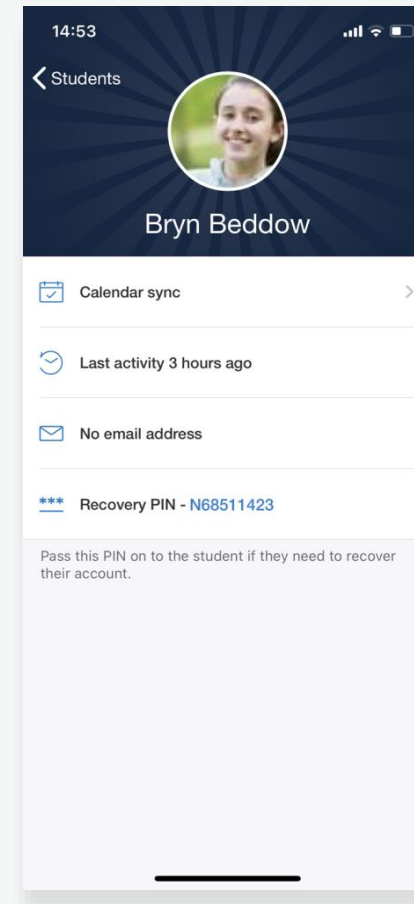

A Parent's Guide to the **Satchel One** App

satchel:one can...

- Give total visibility of homework!
- Send you reminders about upcoming deadlines
- Keep you up to date with To-do Lists, comments and grades
- Give you all the detail you need to support your child's home learning
- Remove the confusion - see what they need to do and when they need to do it!

Download our **FREE** app!

- More than one child? No problem!
- See all of their information in one place
- Keep an eye on their personal To-do Lists
- Auto-alerts when homework is given and due

Homework

- Click on a task for more details
- All the info you need from teachers
- Relevant links and resources attached
- Support your child's learning with confidence!

- Keep track of recent 'Updates'
- Purchase content in our 'Book Store'
- See offers from education leaders in 'Market'
- Stay notified of events and announcements via 'Noticeboard'

Timetables

- Help your child prepare for the day and week ahead
- View live lesson links for remote learning sessions
- See past, present and future classes

Settings

Settings

Add another student

Settings

Sync with personal calendar