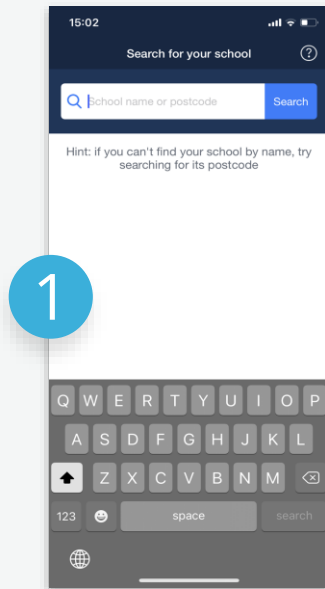

Timetables

- Help your child prepare for the day and week ahead
- View live lesson links for remote learning sessions
- See past, present and future classes

Settings

Settings

Add another student

Settings

Sync with personal calendar

Downloading the app

Please download the **Satchel One** app to receive push notifications and manage homework on the go!

Getting started with your parent code

1
Open the app and search for your school.

2
Choose 'I **do not** have an account yet / Log in with PIN or Parent Code'.